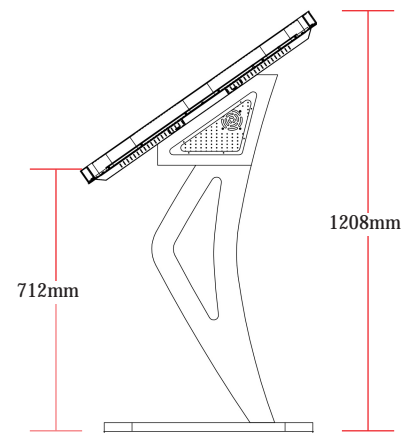

55" Touch Screen Directory

Destination within your fingertips

JXD WF555PCT

Specifications

PANEL	Panel Type	55" TFT LED	MULTIMEDIA	USB Playback Audio	AAC, AIF, AIFF, ASF, LPCM, M3U, M4A, MP3, MP4, WAV, WMA	
	Lamp Type	WLED		USB Playback Picture	BMP, GIF, JPEG, JPG	
PC SPECIFICATION	Max Resolution	1920 x 1080	TOUCH	USB Playback Video	M2TS, M4V, MK3D, MKV, MP4, MPEG, MPG, MTS, TS, TTS, VOB, WMV	
	Aspect Ratio	16:9 (Portrait / Landscape)		6 points touch		
	Contrast Ratio	1400:1		POWER	Main Power Consumption	AC 100-240V, 50-60Hz 140W
	Brightness	500cd/m2		SOUND	Built-in Speaker	2 x 10W
	Response Time	8ms			TEMPERATURE	Operating Temperature
	CPU	Intel Core i5 Processor		Storage Temperature		-20°C to 60°C
	Chipset	Intel HM76		DIMENSION & WEIGHT	Standee Size	1208 x 1331 x 802mm
BIOS	Intel HD Graphics 4000	Standee Weight	58kg			
OS	Windows 10 IOT	Base Weight	20.5kg			
Memory	4GB	STRUCTURE	Material	MS Steel Plate Frame		
Storage	120 GB SSD		Thickness	1.2 - 1.5mm Slim Smart Design		
Audio	Realtek ALC662	Glass	4mm thickness tempered glass			
CONNECTOR	Rear Panel I/O	HDMI x 1	FEATURE	Moistureproof, Anti-rust treatment, Anti-dust, Static Free		
		VGA x 1	ACCESSORIES	User Manual, Keys, Tools & Screws		
		RJ-45 x 1				
CONNECTIVITY	LAN	RJ45 Port, 10/100m Ethernet				
	WiFi	Built-in WiFi 802.11B G/N				
	3G (Optional)	WCDMA				
CHOICE OF COLOUR						