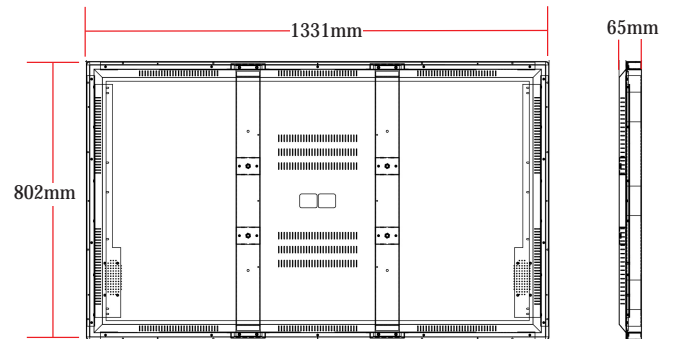

55" Touch Screen Directory

Destination within your fingertips

JXD WF555PCT

Specifications

PANEL	Panel Type	55" TFT LED	MULTIMEDIA	USB Playback Audio	AAC, AIF, AIFF, ASF, LPCM, M3U, M4A, MP3, MP4, WAV, WMA	
	Lamp Type	WLED		USB Playback Picture	BMP, GIF, JPEG, JPG	
PC SPECIFICATION	Max Resolution	1920 x 1080	TOUCH	USB Playback Video	M2TS, M4V, MK3D, MKV, MP4, MPEG, MPG, MTS, TS, TTS, VOB, WMV	
	Aspect Ratio	16:9 (Portrait / Landscape)		6 points touch		
	Contrast Ratio	1400:1		POWER	Main Power Consumption	AC 100-240V, 50-60Hz 140W
	Brightness	500cd/m2		SOUND	Built-in Speaker	2 x 10W
	Response Time	8ms			TEMPERATURE	Operating Temperature
	CPU	Intel Core i5 Processor		Storage Temperature		-20°C to 60°C
	Chipset	Intel HM76		DIMENSION & WEIGHT	Standee Size	1208 x 1331 x 802mm
BIOS	Intel HD Graphics 4000	Standee Weight	58kg			
OS	Windows 10 IOT	Base Weight	20.5kg			
Memory	4GB	STRUCTURE	Material	MS Steel Plate Frame		
Storage	120 GB SSD		Thickness	1.2 - 1.5mm Slim Smart Design		
Audio	Realtek ALC662	Glass	4mm thickness tempered glass			
CONNECTOR	Rear Panel I/O	HDMI x 1	FEATURE	Moistureproof, Anti-rust treatment, Anti-dust, Static Free		
		VGA x 1	ACCESSORIES	User Manual, Keys, Tools & Screws		
		RJ-45 x 1				
CONNECTIVITY	LAN	RJ45 Port, 10/100m Ethernet				
	WiFi	Built-in WiFi 802.11B G/N				
	3G (Optional)	WCDMA				
CHOICE OF COLOUR						